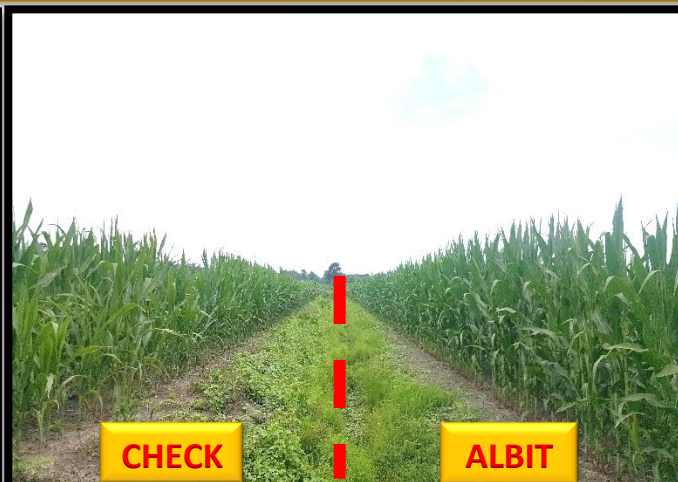

# ALBIT®

...is an effective program on corn for improved germination, root development, reduction of plant stress and higher yields.

## Improve Plant Growth and Stress Tolerance

Open Grounds Farm, Beaufort North Carolina - Nitrogen Uptake 12.8% Higher

Lynn Carr, Clinton North Carolina - Nitrogen Uptake 9% Higher

Boney Farms, Clinton North Carolina - Nitrogen Uptake 13% Higher