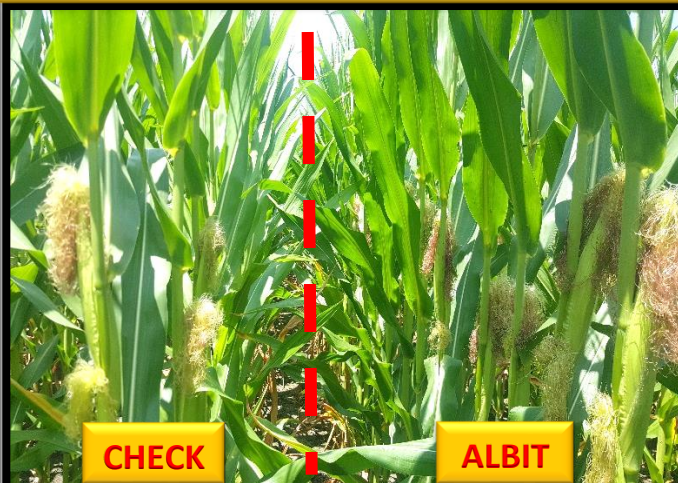

# ALBIT®

...is an effective program on corn for improved germination, root development, reduction of plant stress and higher yields.

## Improve Plant Growth and Stress Tolerance

Open Grounds Farm, Beaufort North Carolina - Nitrogen Uptake 12.8% Higher

Lynn Carr, Clinton North Carolina - Nitrogen Uptake 9% Higher

Boney Farms, Clinton North Carolina - Nitrogen Uptake 13% Higher