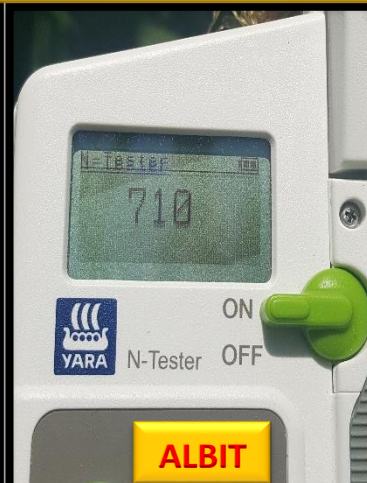

Boney Farms, Clinton North Carolina - Nitrogen Uptake 13% Higher